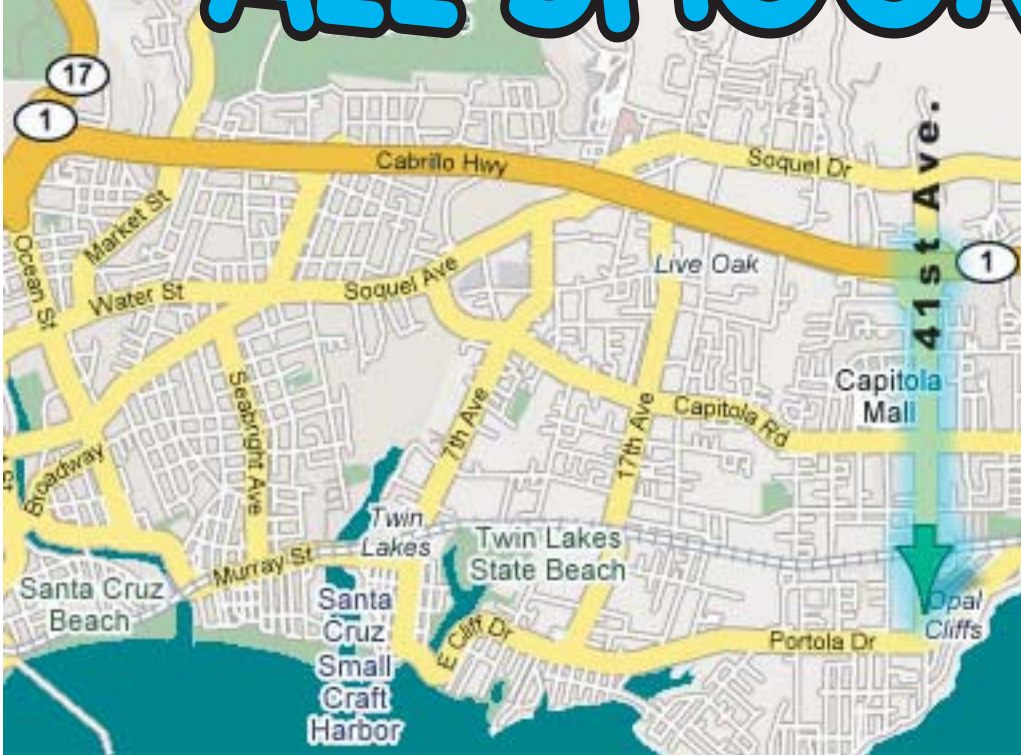

Driving Directions to **ALL SHOOK UP**

LOCAL

To get to All Shook Up all that you need to do is get to **Hwy 1** in **Santa Cruz** and exit onto **41st Ave.** heading towards the coast. All Shook Up will be on the right side a little more than a mile up 41st Ave. just before Portola Dr.

OVER THE HILL

If you are coming from the Bay Area, take **Hwy 17** over the hill to **Santa Cruz** and take **Hwy 1** South 3 miles to **41st Ave.** All Shook Up will be on the right side a little more than a mile up 41st Ave. just before Portola Dr.